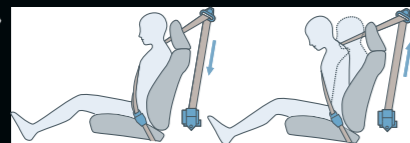

3 Point Seatbelt with Pretensioner & Force Limiter terdapat di kursi pengemudi dan penumpang depan (semua tipe).